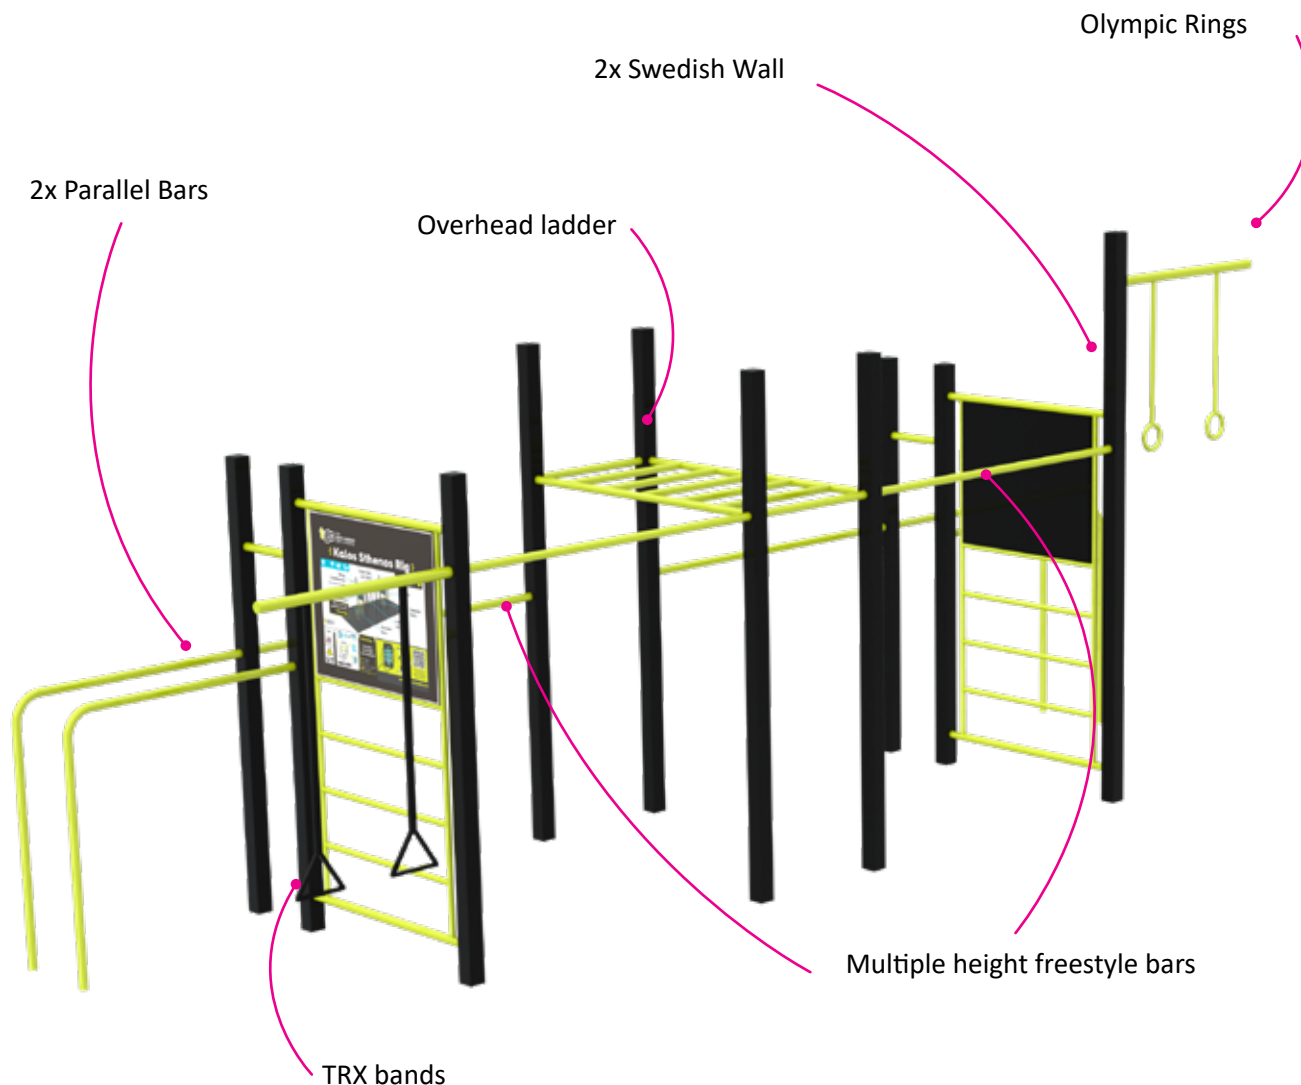

KALOSTHENOS RIG

CR1

Designed with Championship event organizer Kalos Sthenos, this rig has won the hearts of the athletes providing them with every option they need to showcase their skills.

Specification

1. 100% Made in Britain
2. Certified to EN16630. All TGO outdoor gym equipment is free from exposed end stops, entrapments, sharp edges and crush points.

ALWAYS ASK FOR EN16630 FOR OUTDOOR GYMS

3. Weatherproof
4. Low maintenance
5. Designs include key elements of Inclusive Fitness Initiative guidelines
6. TGO plant a tree in the NHS Forest for every piece of equipment sold
7. Anti vandal fixings
8. Available in all major RAL colours
9. Paint UV stabilised
10. Welds certified to EN15015614
11. Powder coated finish

KALOSTHENOS RIG

CR1

Installation

This product is installed 700mm directly into the ground. Please refer to the diagram opposite for safety spacing.

User Height:	1.4m
Users:	12+
Length:	8.2m
Width:	2m
Height:	3.5m
Fall Height:	1.2m
Movement Space L:	11.4m
Movement Space W:	5.2m
Safety Space:	60m ²

Kalos Rig