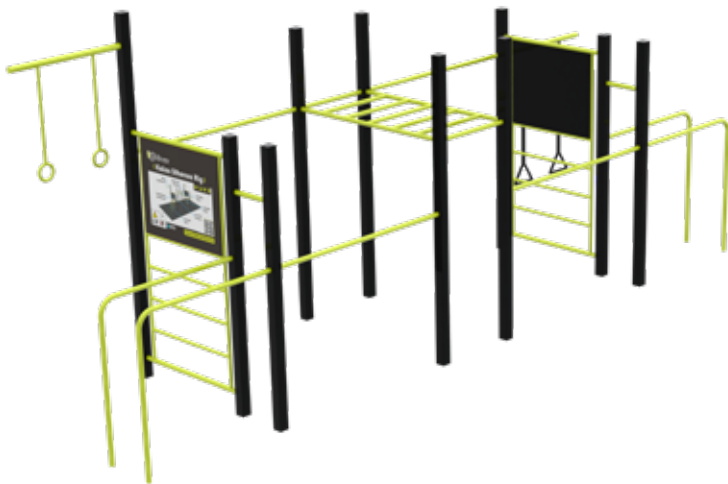

KALOSTHENOS RIG

CR1

Designed with Championship event organizer Kalos Sthenos, this rig has won the hearts of the athletes providing them with every option they need to showcase their skills.

Specification

KALOSTHENOS RIG

CR1

Installation

This product is installed 700mm directly into the ground. Please refer to the diagram opposite for safety spacing.

User Height:	1.4m
Users:	12+
Length:	8.2m
Width:	2m
Height:	3.5m
Fall Height:	1.2m
Movement Space L:	11.4m
Movement Space W:	5.2m
Safety Space:	60m ²

Kalos Rig