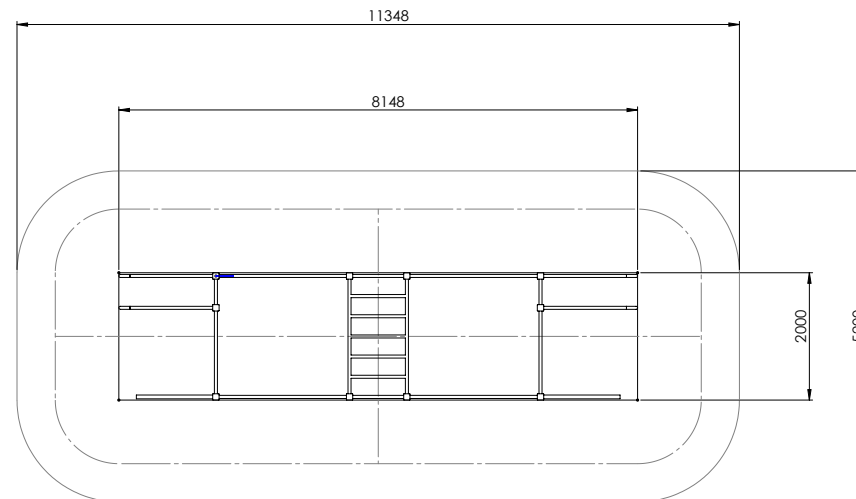

KALOSTHENOS RIG

CR1

Installation

This product is installed 700mm directly into the ground. Please refer to the diagram opposite for safety spacing.

User Height:	1.4m
Users:	12+
Length:	8.2m
Width:	2m
Height:	3.5m
Fall Height:	1.2m
Movement Space L:	11.4m
Movement Space W:	5.2m
Safety Space:	60m ²